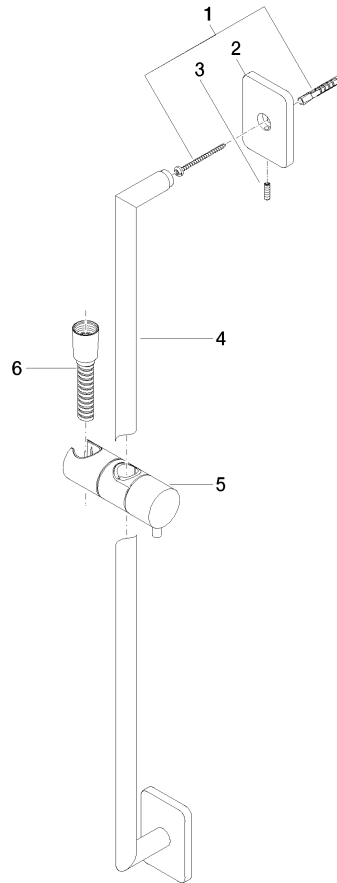

26 413 710

- slide bar
- rosette 78 x 55 mm
- gauge 800 mm
- metal shower hose 1750mm with integrated anti-twist protection
- shower hose connector 3/8"
- Pipe diameter 18 mm

This article does not include a hand shower!

NOTE: Hand shower sold separately. Please see hand shower options under the miscellaneous articles section of each series.

	Chrome	26 413 710-00
	Brushed Platinum	26 413 710-06
	Platinum	26 413 710-08
	Brushed Durabronze (23kt Gold)	26 413 710-28
	Matte Black	26 413 710-33
	Brushed Dark Platinum	26 413 710-99

Required miscellaneous

	Hand shower FlowReduce - Chrome	28 018 979-00 0010
---	--	-----------------------

26 413 710

mm [inches]

Certificates

WRAS_2009048. ACS_20 ACC LY 738. IAPMO_4976 (2).

26 413 710

Spare parts list

No.	Item Number	Name	Quantity used	Delivery time
1	05 30 31 025 00 90	fixing set	2	2
2	09 27 71 005-00	rosette	2	10
3	09 31 11 013 90	pin	2	2
4	05 28 22 590 01-00	bar	1	10
5	12 580 970-00	Slide unit - Chrome	1	10
6	28 322 970-00	Metal shower hose 1/2" x 3/8" x 1750 mm - Chrome	1	2