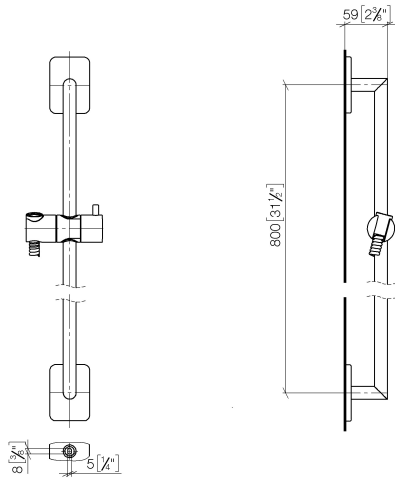

26 413 710

- slide bar
- rosette 78 x 55 mm
- gauge 800 mm
- metal shower hose 1750mm with integrated anti-twist protection
- shower hose connector 3/8"
- Pipe diameter 18 mm

This article does not include a hand shower!

Required miscellaneous

	Hand shower FlowReduce - Chrome	28 018 979-00 0010
---	--	-----------------------

26 413 710

mm [inches]

Certificates

WRAS_2009048. ACS_20 ACC LY 738. IAPMO_4976 (2).

26 413 710

Spare parts list

No.	Item Number	Name	Quantity used	Delivery time
1	05 30 31 025 00 90	fixing set	2	2
2	09 27 71 005-00	rosette	2	10
3	09 31 11 013 90	pin	2	2
4	05 28 22 590 01-00	bar	1	10
5	12 580 970-00	Slide unit - Chrome	1	10
6	28 322 970-00	Metal shower hose 1/2" x 3/8" x 1750 mm - Chrome	1	2